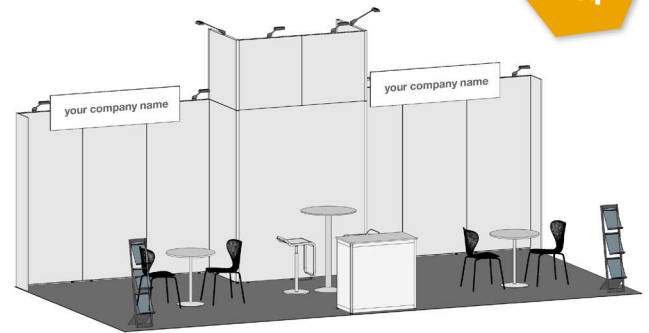

All-In (example 15 sqm corner stand)

14 - 23
 sqm

Equipment*:

- Modular stand construction
- 1x Nameboard (company name & stand number, dark grey standard font) carpet „Standard-Rips“ b1, color anthracite
- 1x table, round, white
- 2x chairs, white
- 1x bar table
- 1x brochure rack
- 1x waste paper bin
- 1x LED spotlight per 4 sqm stand surface
- 1x 3-point power supply, 1KW/230V
- Stand cleaning
- 2 x parking ticket
- Snacks and drinks for your staff

All-In Plus (example 24 sqm head stand)

STARTING
 FROM
 24 sqm

Equipment*:

- Modular stand construction
- 2x Nameboard (company name & stand number, dark grey standard font) carpet „Standard-Rips“ b1, color anthracite
- 1x counter, white
- 2x tables, round, white
- 4x chairs, white
- 1x bar table, white
- 2x bar stools
- 1x lockable cabinet 2 sqm with tower module with your logo
- 2x brochure racks
- 1x waste paper bin
- 1x LED spotlight per 4 sqm stand surface
- 1x 3-point power supply, 1KW/230V
- Stand cleaning
- 2 x parking ticket
- Snacks and drinks for your staff
- **from 48m²:** doubling of the furniture included in the All-In Plus package