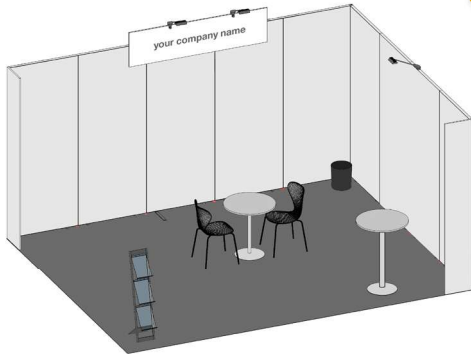

All-In (example 15 sqm corner stand)

14 - 23
 sqm

Equipment*:

- Modular stand construction
- 1x Nameboard (company name & stand number, dark grey standard font) carpet „Standard-Rips“ b1, color anthracite
- 1x table, round, white
- 2x chairs, white
- 1x bar table
- 1x brochure rack
- 1x waste paper bin
- 1x LED spotlight per 4 sqm stand surface
- 1x 3-point power supply, 1KW/230V
- Stand cleaning
- 2 x parking ticket
- Snacks and drinks for your staff

All-In Plus (example 24 sqm head stand)

STARTING
 FROM
 24 sqm

Equipment*:

- Modular stand construction
- 2x Nameboard (company name & stand number, dark grey standard font) carpet „Standard-Rips“ b1, color anthracite
- 1x counter, white
- 2x tables, round, white
- 4x chairs, white
- 1x bar table, white
- 2x bar stools
- 1x lockable cabinet 2 sqm with tower module with your logo
- 2x brochure racks
- 1x waste paper bin
- 1x LED spotlight per 4 sqm stand surface
- 1x 3-point power supply, 1KW/230V
- Stand cleaning
- 2 x parking ticket
- Snacks and drinks for your staff
- **from 48m²:** doubling of the furniture included in the All-In Plus package